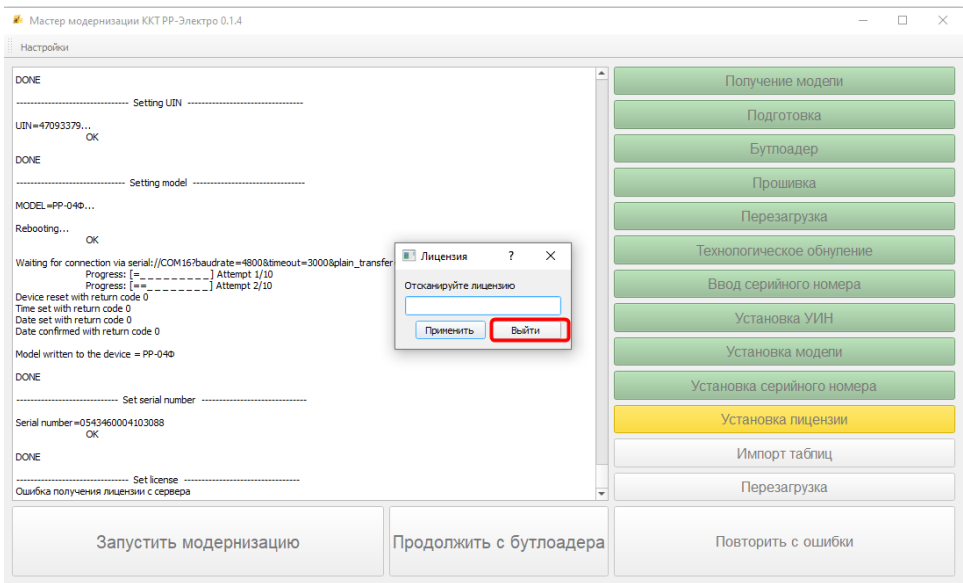

000000000000;0e
482498aac111fbfb3e12b8f705df09db00d063de3d1d26ba7aabb9e09064118796611ccaa9ac341d4e98245e22f94a47e36b8e07fc2f77fce9ded639
239822.