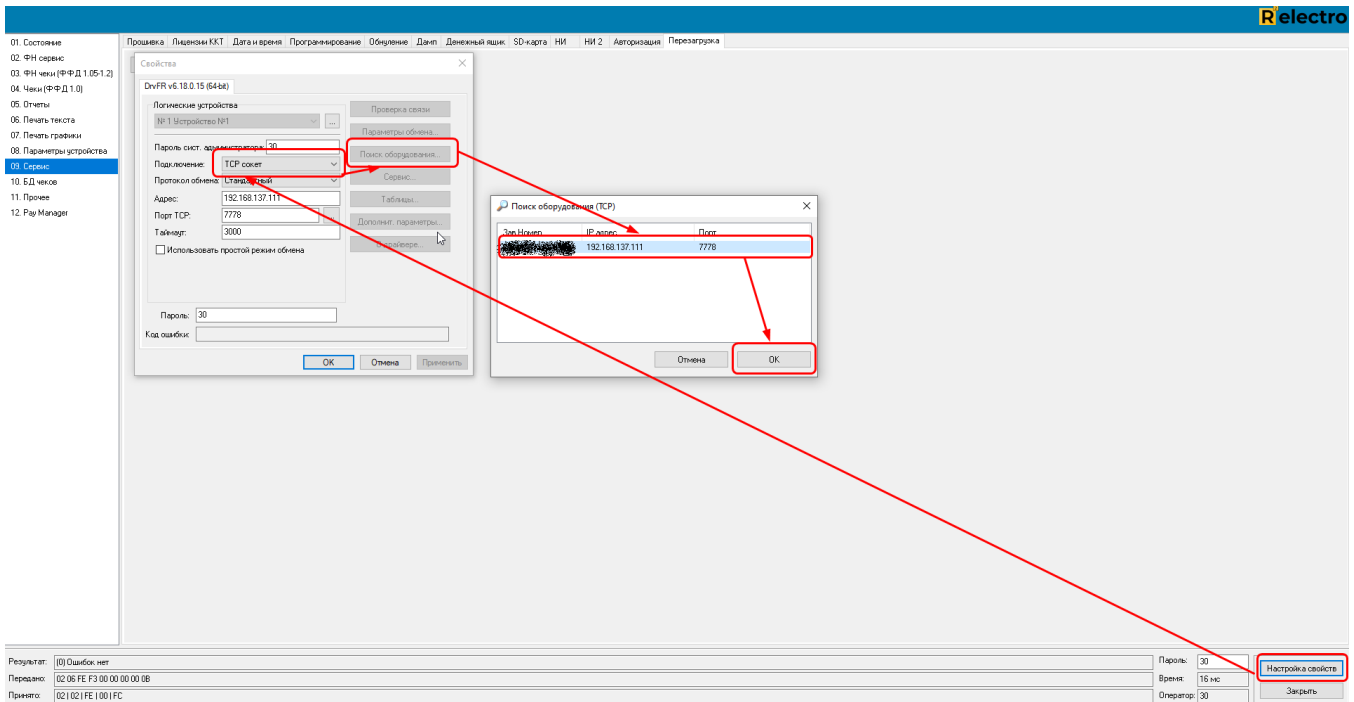

blocked URL

TCP IP:

, IP 192.168.137.111:

-
- “...” RNDIS .
- - , WI-FI RNDIS. WI-FI .
- Windows. , -. . , “...” , “Remote NDIS..” :

blocked URL

IP 192.168.137.2 NDIS IP 192.168.137.111. ,

RS-232

RS-232. , . .