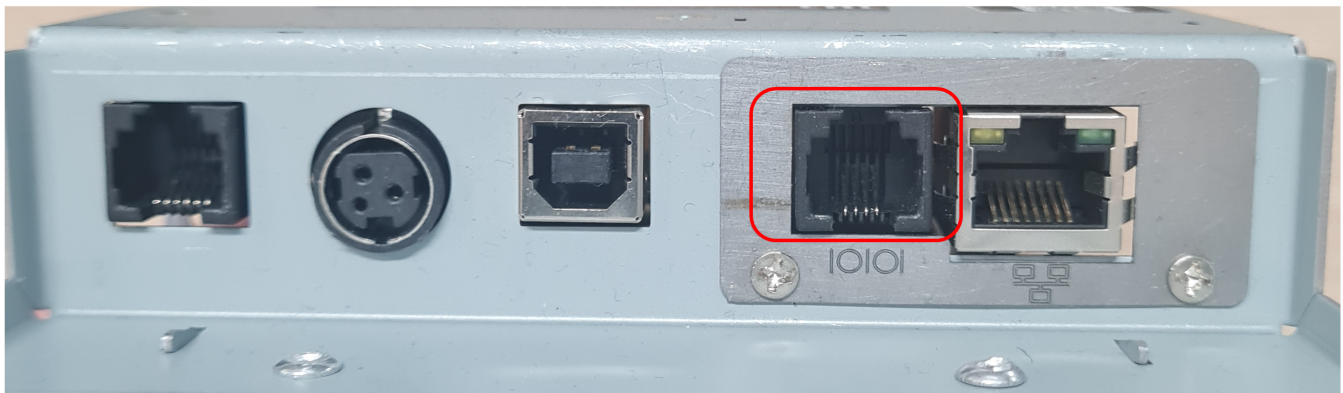

RS-232

RS-232. , . .

RJ12 ( ), . . RS-232: