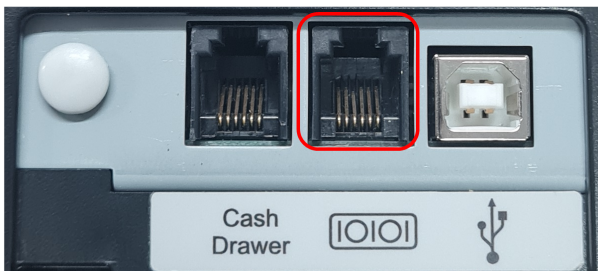

-, USB-RS232 , .

:

File View Help Relectro

Прошивка Лицензия ККТ Дата и время Программирование Обновление Даш-п Денонный ящик SD-карта НИ НИ 2 Авторизация Перезагрузка

Перезагрузить ККТ

Поиск оборудования

Порт	Скорость	Название
☒ Все		
☒ COM2	2400	не найдено
☒ COM18	2400	не найдено
☒ COM4	115200	PP-01Ф
☒ COM16	115200	-3 COM порт занят другим приложением
☒ COM17	115200	-2 COM порт недоступен

Кликнуть 2 раза

Настройка

OK

Отмена

Свойства

DynFR v6 18.0.15 (64bit)

Логические устройства

№1 Микроплата ККТ

Пароль сист. администратора: 30

Подключение: Локально

Протокол обмена: Стандартный

COM порт: COM 4

Скорость: 115200

Тайм-аут: 3000

Пароль: 30

Код ошибки:

OK Отмена Применить

Результат: [0] Ошибка нет

Передано: 02 06 FE F3 00 00 00 00 00

Принято: 02 02 FE 1 00 1 FC

Пароль: 30

Время: 16 мс

Оператор: 30

Настройка свойств

Закрыть