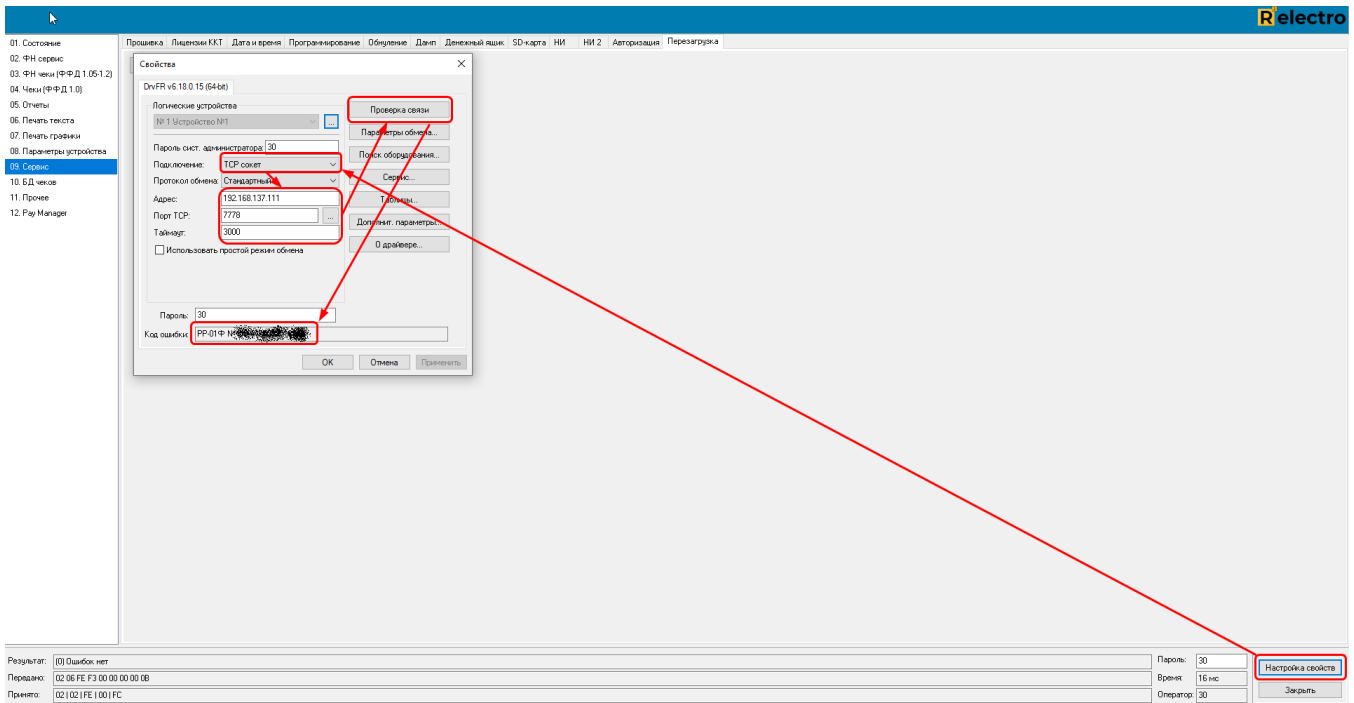

blocked URL

TCP IP:

, IP 192.168.137.111:

-
- “...” RNDIS .
- - , WI-FI RNDIS. WI-FI .
- Windows. , -. . , “...” , “Remote NDIS..” :

blocked URL

IP 192.168.137.2 NDIS IP 192.168.137.111. ,

RS-232

RS-232. , . .