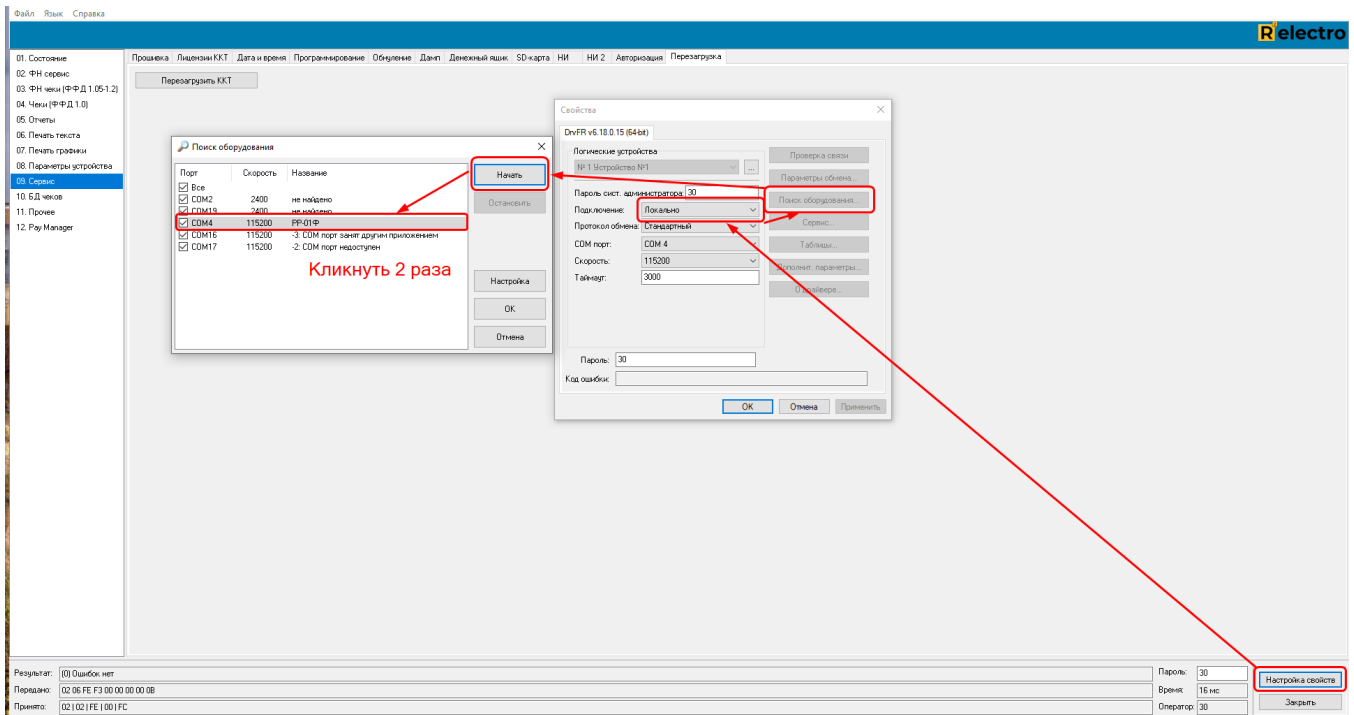

2. .

:

blocked URL

blocked URL

FT232R USB UART VCOM 1

3.

"Remote NDIS based Internet Sharing Device" " ":

blocked URL

, , - IP. .

.

" " [Win] + [R]:

blocked URL

ncpa.cpl

blocked URL